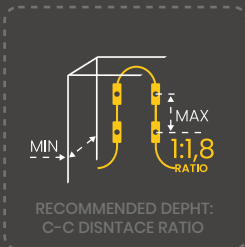

Light-emitting diode module Prism P0 HE 0,36W

TECHNICAL INFORMATION

LED type	2835
Input	12V DC
Color temperature	6500 K
Beam angle	165°
Protection level	IP 67
Center-to-center distance	120 mm
Working temperature	-30°C + 50°C
Available colors	● ● ● ●
Power	0,36 W 0,36 W 0,36 W 0,36 W
Light output	7 lm 13 lm 4 lm 43 lm

LIGHT DISTRIBUTION GRAPH Beam angle is 165°

DIMENSIONS

CONNECTION

PACKAGING

Packing type	Chain	Package	Box
Quantity	20 pcs	200 pcs	3200 pcs
Weight	0,28 kg	1,1 kg	17,6 kg