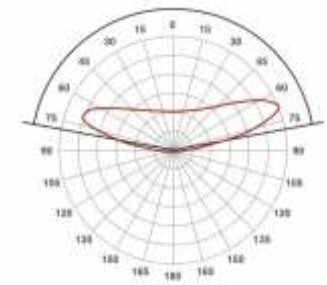

Light-emitting diode module Prism P0 HE 0,36W

TECHNICAL INFORMATION

LED type	2835
Input	12V DC
Color temperature	6500 K
Beam angle	165°
Protection level	IP 67
Center-to-center distance	120 mm
Working temperature	-30°C + 50°C
Available colors	● ● ● ●
Power	0,36 W 0,36 W 0,36 W 0,36 W
Light output	7 lm 13 lm 4 lm 43 lm

LIGHT DISTRIBUTION GRAPH Beam angle is 165°

DIMENSIONS

CONNECTION

PACKAGING

Packing type	Chain	Package	Box
Quantity	20 pcs	200 pcs	3200 pcs
Weight	0,28 kg	1,1 kg	17,6 kg