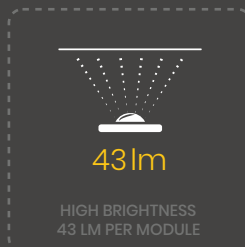

Light-emitting diode module Prism P0 HE 0,36W

TECHNICAL INFORMATION

LED type	2835
Input	12V DC
Color temperature	6500 K
Beam angle	165°
Protection level	IP 67
Center-to-center distance	120 mm
Working temperature	-30°C + 50°C
Available colors	● ● ● ●
Power	0,36 W 0,36 W 0,36 W 0,36 W
Light output	7 lm 13 lm 4 lm 43 lm

LIGHT DISTRIBUTION GRAPH Beam angle is 165°

DIMENSIONS

CONNECTION

PACKAGING

Packing type	Chain	Package	Box
Quantity	20 pcs	200 pcs	3200 pcs
Weight	0,28 kg	1,1 kg	17,6 kg