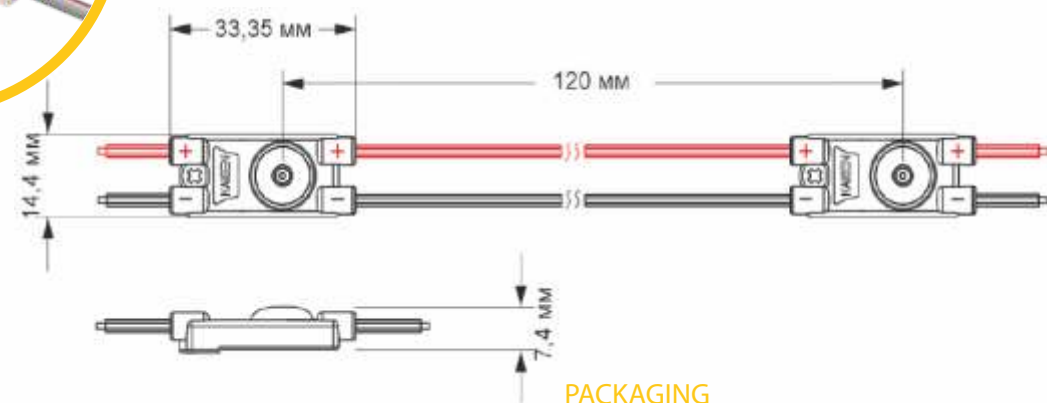

Light-emitting diode module Prism P0 HE 0,36W

TECHNICAL INFORMATION

LED type	2835
Input	12V DC
Color temperature	6500 K
Beam angle	165°
Protection level	IP 67
Center-to-center distance	120 mm
Working temperature	-30°C + 50°C
Available colors	● ● ● ●
Power	0,36 W 0,36 W 0,36 W 0,36 W
Light output	7 lm 13 lm 4 lm 43 lm

LIGHT DISTRIBUTION GRAPH Beam angle is 165°

DIMENSIONS

CONNECTION

PACKAGING

Packing type	Chain	Package	Box
Quantity	20 pcs	200 pcs	3200 pcs
Weight	0,28 kg	1,1 kg	17,6 kg