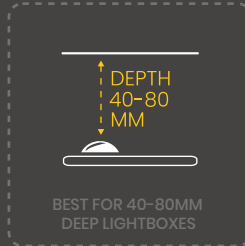

Light-emitting diode module Prism P0 HE 0,36W

TECHNICAL INFORMATION

LED type	2835
Input	12V DC
Color temperature	6500 K
Beam angle	165°
Protection level	IP 67
Center-to-center distance	120 mm
Working temperature	-30°C + 50°C
Available colors	● ● ● ●
Power	0,36 W 0,36 W 0,36 W 0,36 W
Light output	7 lm 13 lm 4 lm 43 lm

LIGHT DISTRIBUTION GRAPH Beam angle is 165°

DIMENSIONS

CONNECTION

PACKAGING

Packing type	Chain	Package	Box
Quantity	20 pcs	200 pcs	3200 pcs
Weight	0,28 kg	1,1 kg	17,6 kg