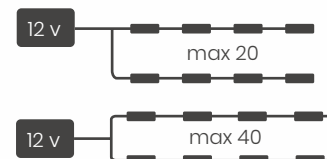

Light-emitting diode module Prism P0 HE 0,36W

TECHNICAL INFORMATION

LED type	2835
Input	12V DC
Color temperature	6500 K
Beam angle	165°
Protection level	IP 67
Center-to-center distance	120 mm
Working temperature	-30°C + 50°C
Available colors	● ● ● ●
Power	0,36 W 0,36 W 0,36 W 0,36 W
Light output	7 lm 13 lm 4 lm 43 lm

LIGHT DISTRIBUTION GRAPH Beam angle is 165°

DIMENSIONS

CONNECTION

PACKAGING

Packing type	Chain	Package	Box
Quantity	20 pcs	200 pcs	3200 pcs
Weight	0,28 kg	1,1 kg	17,6 kg